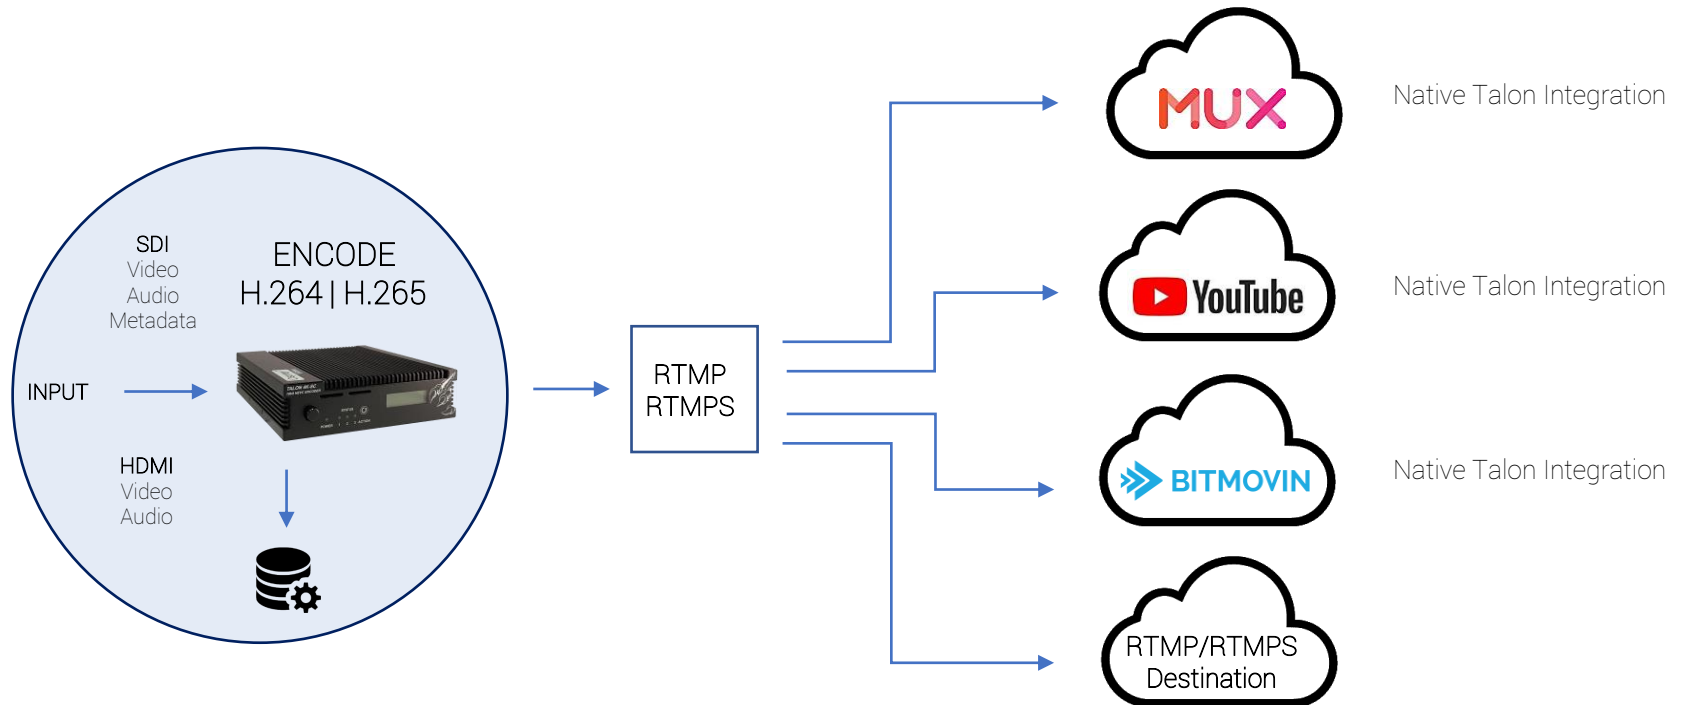

Talon Encoder / Decoder Workflows

Fast, Secure and Reliable Cloud Point-to-Point
Native Talon Integrations

* CTP decoding future feature

Talon Encoder / Decoder Workflows

On-Premise IP Video Distribution with udp, rtp

Number of endpoints only limited by the network capacity

Talon Encoder / Decoder Workflows

Low Latency WebRTC-HTTP ingestion protocol (WHIP) to Cloud CDN
Native Talon Integrations

Latency <50ms from Encoder Video Input to cloud ingest point
One input to one cloud destination

Talon Encoder / Decoder Workflows

RTMP/RTMPS to any Cloud CDN

Stream to any Cloud CDN that supports RTMP or RTMPS
One input – two simultaneous destinations

Talon Encoder / Decoder Workflows

Remote Production