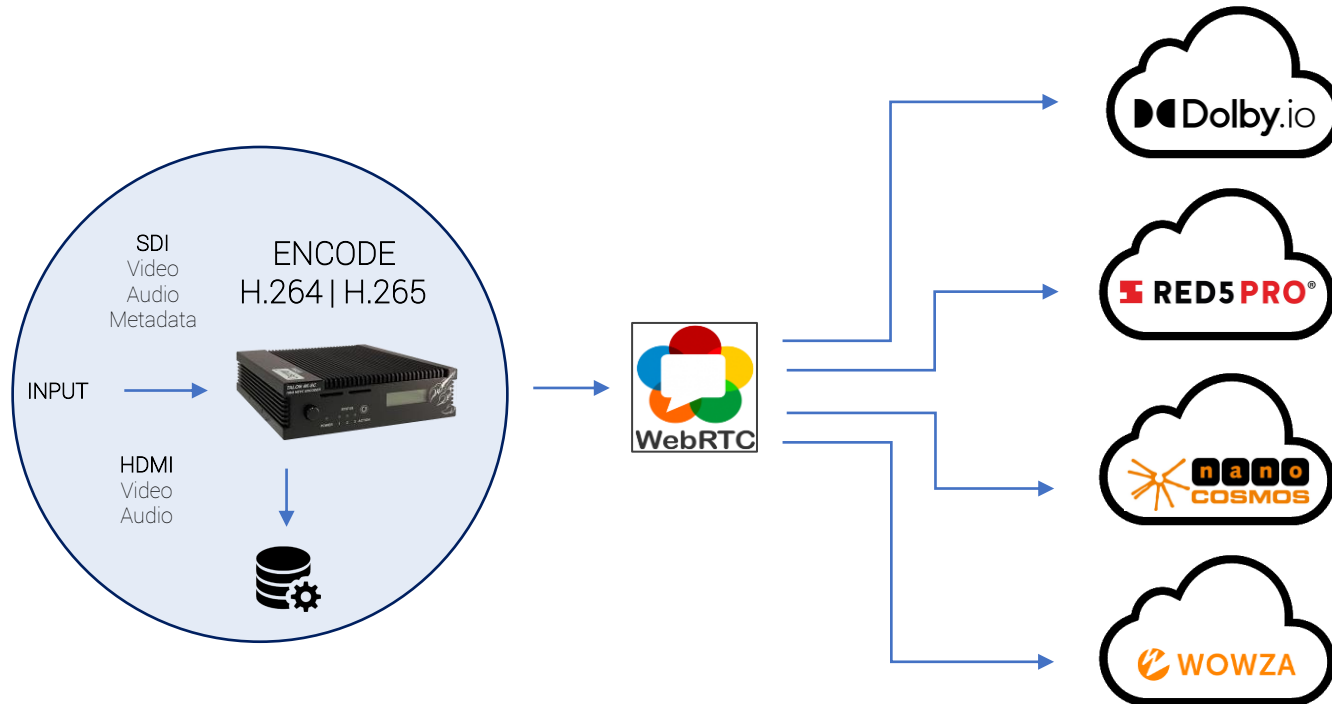

Talon Encoder / Decoder Workflows

Fast, Secure and Reliable Cloud Point-to-Point
Native Talon Integrations

* CTP decoding future feature

Talon Encoder / Decoder Workflows

On-Premise IP Video Distribution with udp, rtp

Number of endpoints only limited by the network capacity

Talon Encoder / Decoder Workflows

Low Latency WebRTC-HTTP ingestion protocol (WHIP) to Cloud CDN
Native Talon Integrations

Latency <50ms from Encoder Video Input to cloud ingest point
One input to one cloud destination

Talon Encoder / Decoder Workflows

RTMP/RTMPS to any Cloud CDN

Stream to any Cloud CDN that supports RTMP or RTMPS
One input – two simultaneous destinations

Talon Encoder / Decoder Workflows

Remote Production