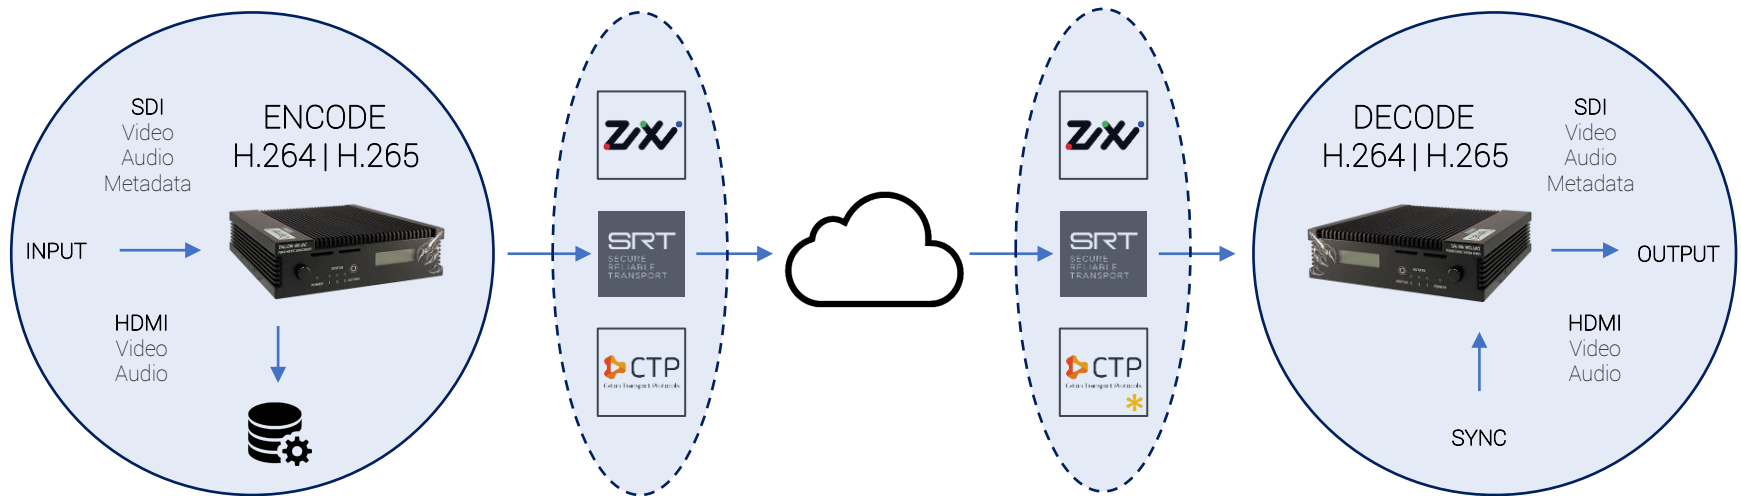

Talon Encoder / Decoder Workflows

Fast, Secure and Reliable Cloud Point-to-Point
Native Talon Integrations

* CTP decoding future feature

Talon Encoder / Decoder Workflows

On-Premise IP Video Distribution with udp, rtp

Number of endpoints only limited by the network capacity

Talon Encoder / Decoder Workflows

Low Latency WebRTC-HTTP ingestion protocol (WHIP) to Cloud CDN
Native Talon Integrations

Latency <50ms from Encoder Video Input to cloud ingest point
One input to one cloud destination

Talon Encoder / Decoder Workflows

RTMP/RTMPS to any Cloud CDN

Stream to any Cloud CDN that supports RTMP or RTMPS
One input – two simultaneous destinations

Talon Encoder / Decoder Workflows

Remote Production