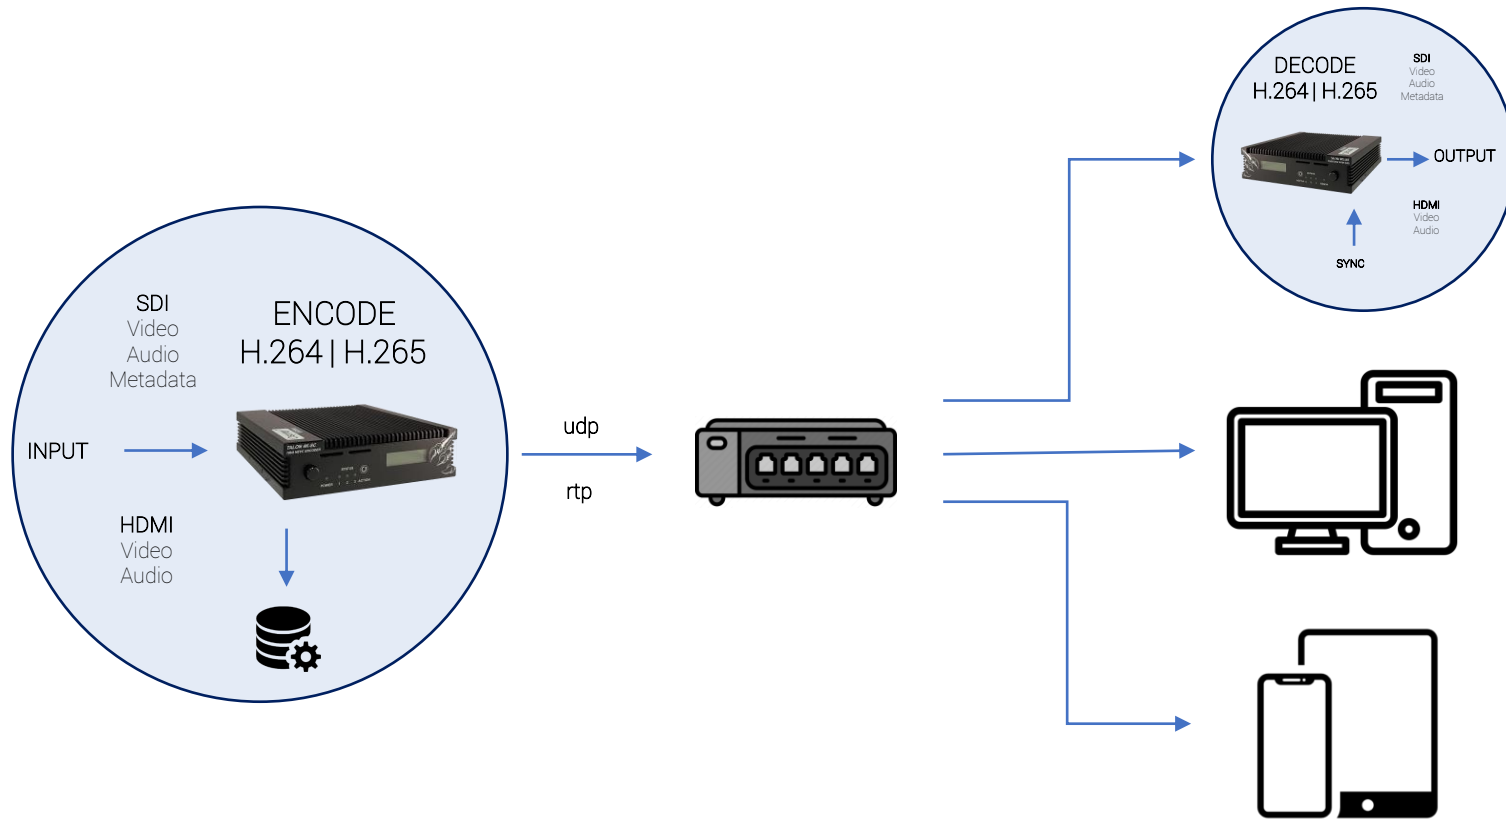

Talon Encoder / Decoder Workflows

Fast, Secure and Reliable Cloud Point-to-Point
Native Talon Integrations

* CTP decoding future feature

Talon Encoder / Decoder Workflows

On-Premise IP Video Distribution with udp, rtp

Number of endpoints only limited by the network capacity

Talon Encoder / Decoder Workflows

Low Latency WebRTC-HTTP ingestion protocol (WHIP) to Cloud CDN
Native Talon Integrations

Latency <50ms from Encoder Video Input to cloud ingest point
One input to one cloud destination

Talon Encoder / Decoder Workflows

RTMP/RTMPS to any Cloud CDN

Stream to any Cloud CDN that supports RTMP or RTMPS
One input – two simultaneous destinations

Talon Encoder / Decoder Workflows

Remote Production