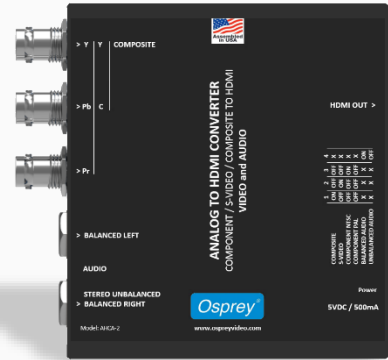

ANALOG TO HDMI CONVERTER

Non-Scaling

Model: AHCA-2