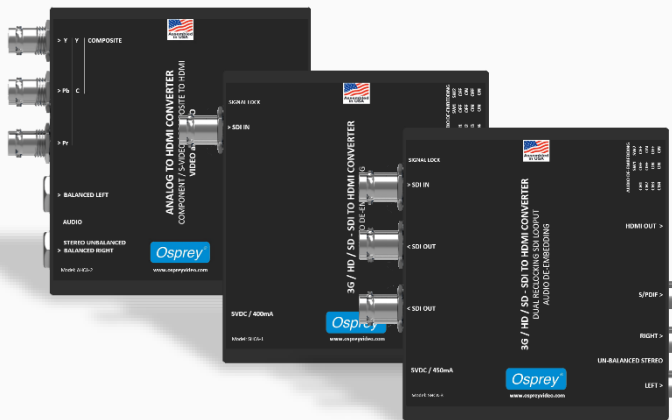

NON-SCALING CONVERTERS

ANALOG and 3G-SDI to HDMI CONVERTERS