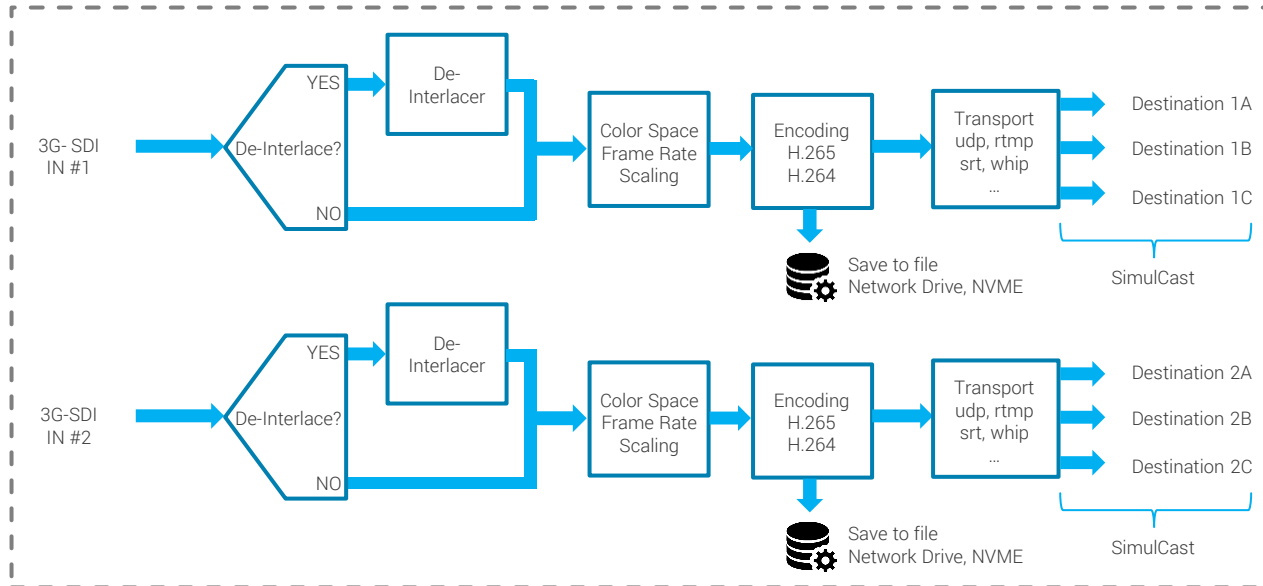

## Single Channel Encoding up to 4K60

**Simulcast:**  
Multiple streams with identical encode settings but different destination addresses (feature only applies to RTMP)

## Dual Channel Encoding up to 4K30 per Channel

# Talon openGear OG-3G-2E Dual HD Encoder

Pipeline supports two 3G-SDI inputs and two encodes up to 1080P60

**Simulcast:**  
Multiple streams with identical encode settings but different destination addresses (feature only applies to RTMP)