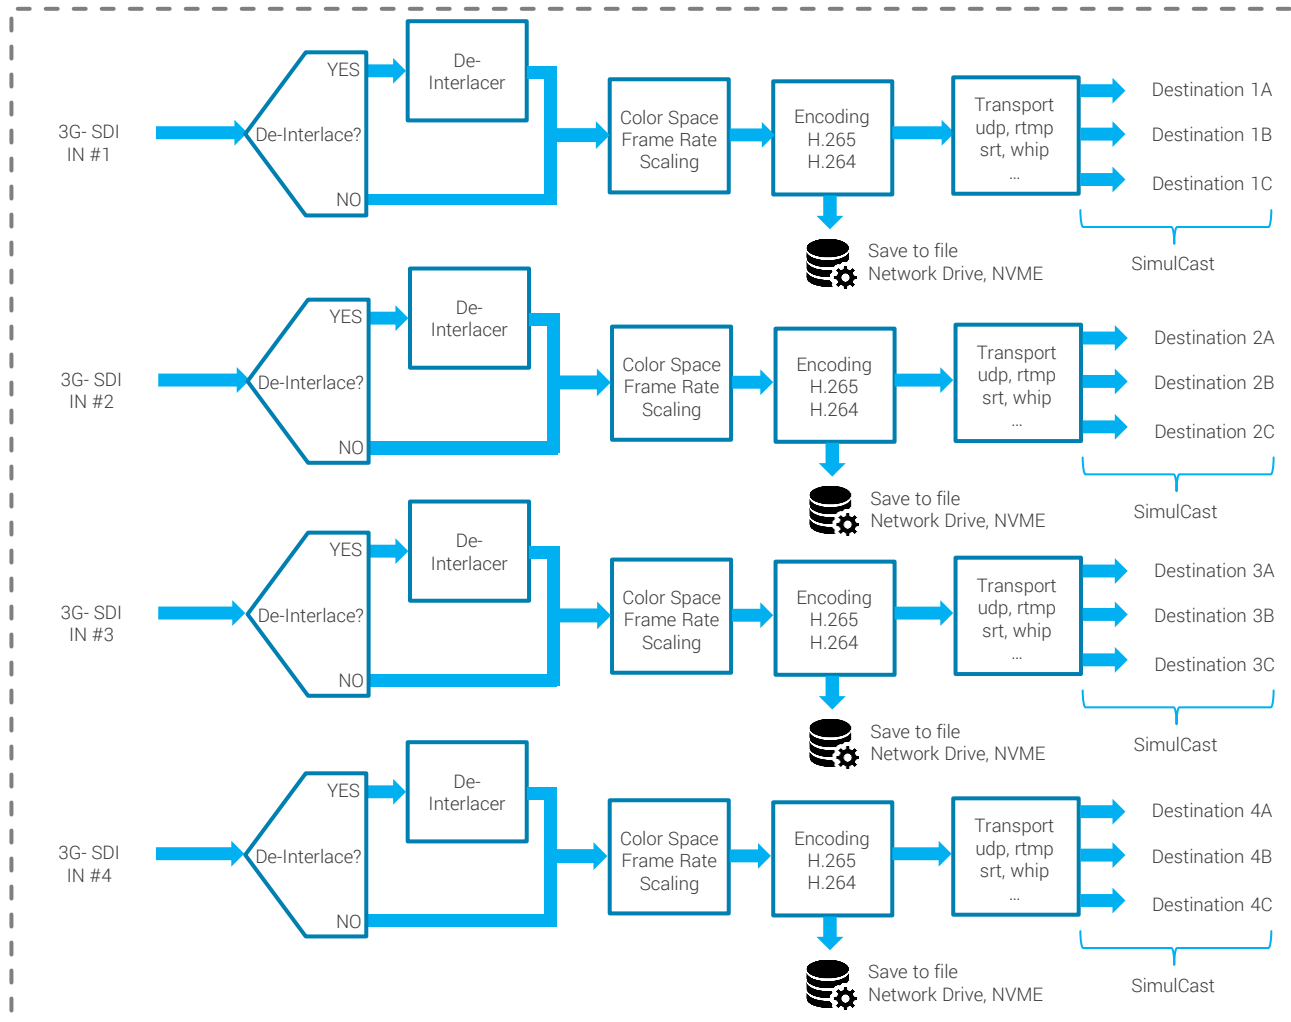

## Single Channel Encoding up to 4K60

**Simulcast:**  
Multiple streams with identical encode settings but different destination addresses (feature only applies to RTMP)

## Dual Channel Encoding up to 4K30 per Channel

# Talon openGear OG-3G-2E Dual HD Encoder

Pipeline supports two 3G-SDI inputs and two encodes up to 1080P60

**Simulcast:**  
Multiple streams with identical encode settings but different destination addresses (feature only applies to RTMP)

# Talon openGear OG-3G-4E Quad HD Encoder

Pipeline supports four 3G-SDI inputs and four encodes up to **1080P30 or 720P60**

**Simulcast:**  
Multiple RTMP streams with identical encode settings but different destination addresses (feature only applies to RTMP)