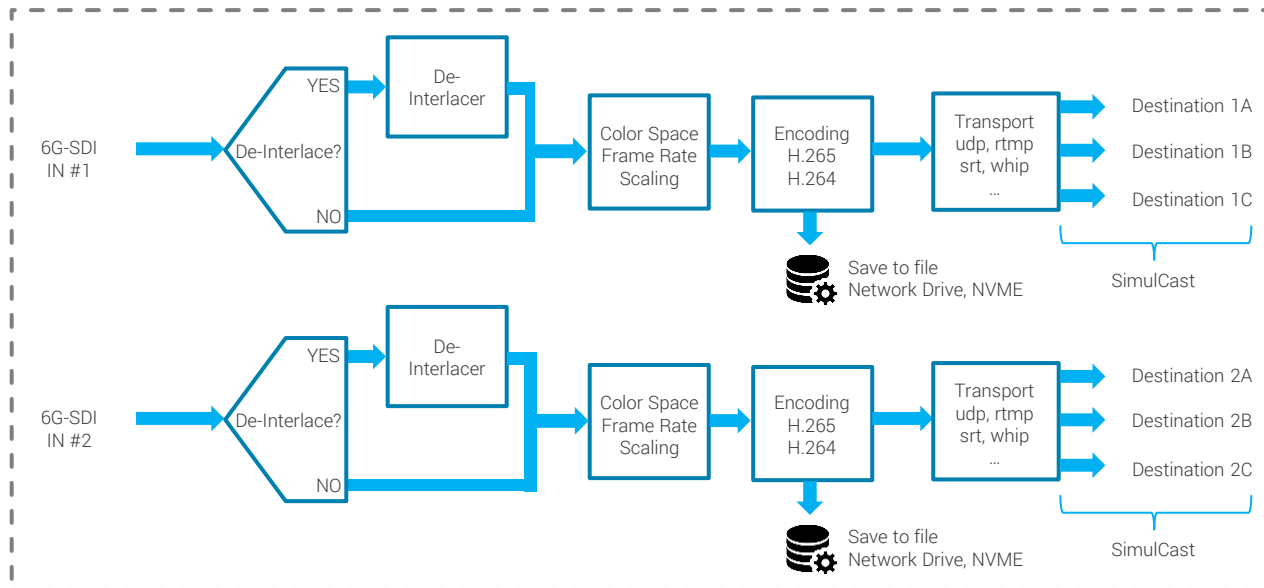

Dual Channel Encoding up to 4K30 per Channel