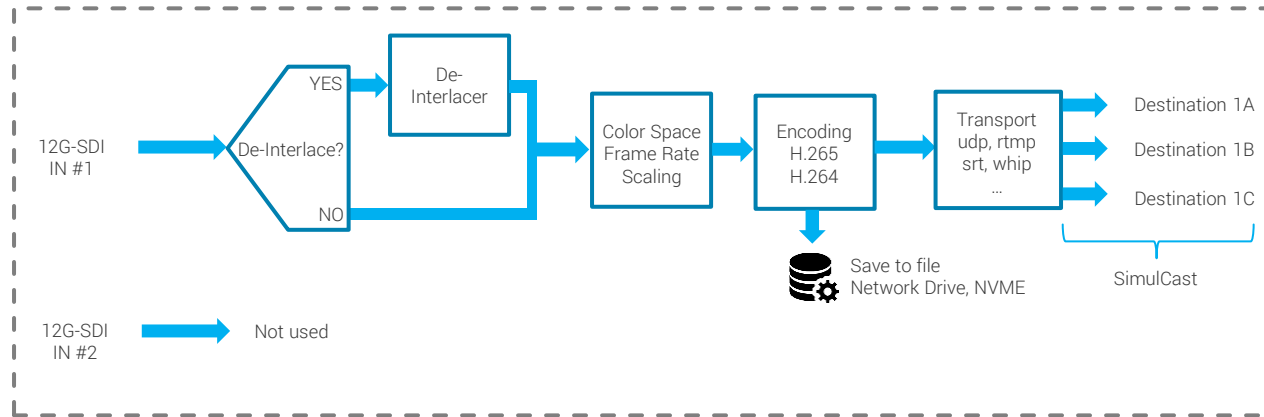

Talon openGear OG-12G-2E 4K Encoder

Single Channel Encoding up to 4K60